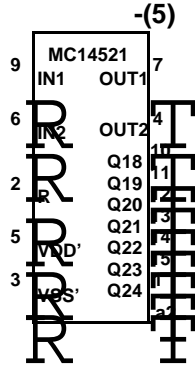

LS244

Octal Buffer/
Drive-receivers

MC14521

24-stage Frequency
Divider

i2114, i2148

1Kx4 Ram

LS378 (SN74LS378)

Hex D-registers