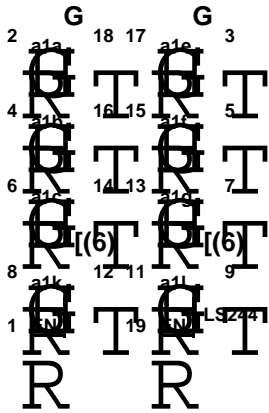

LS244

Octal Buffer/
Drive-receivers

MC14521

24-stage Frequency
Divider

i2114, i2148

1Kx4 Ram

LS378 (SN74LS378)

Hex D-registers