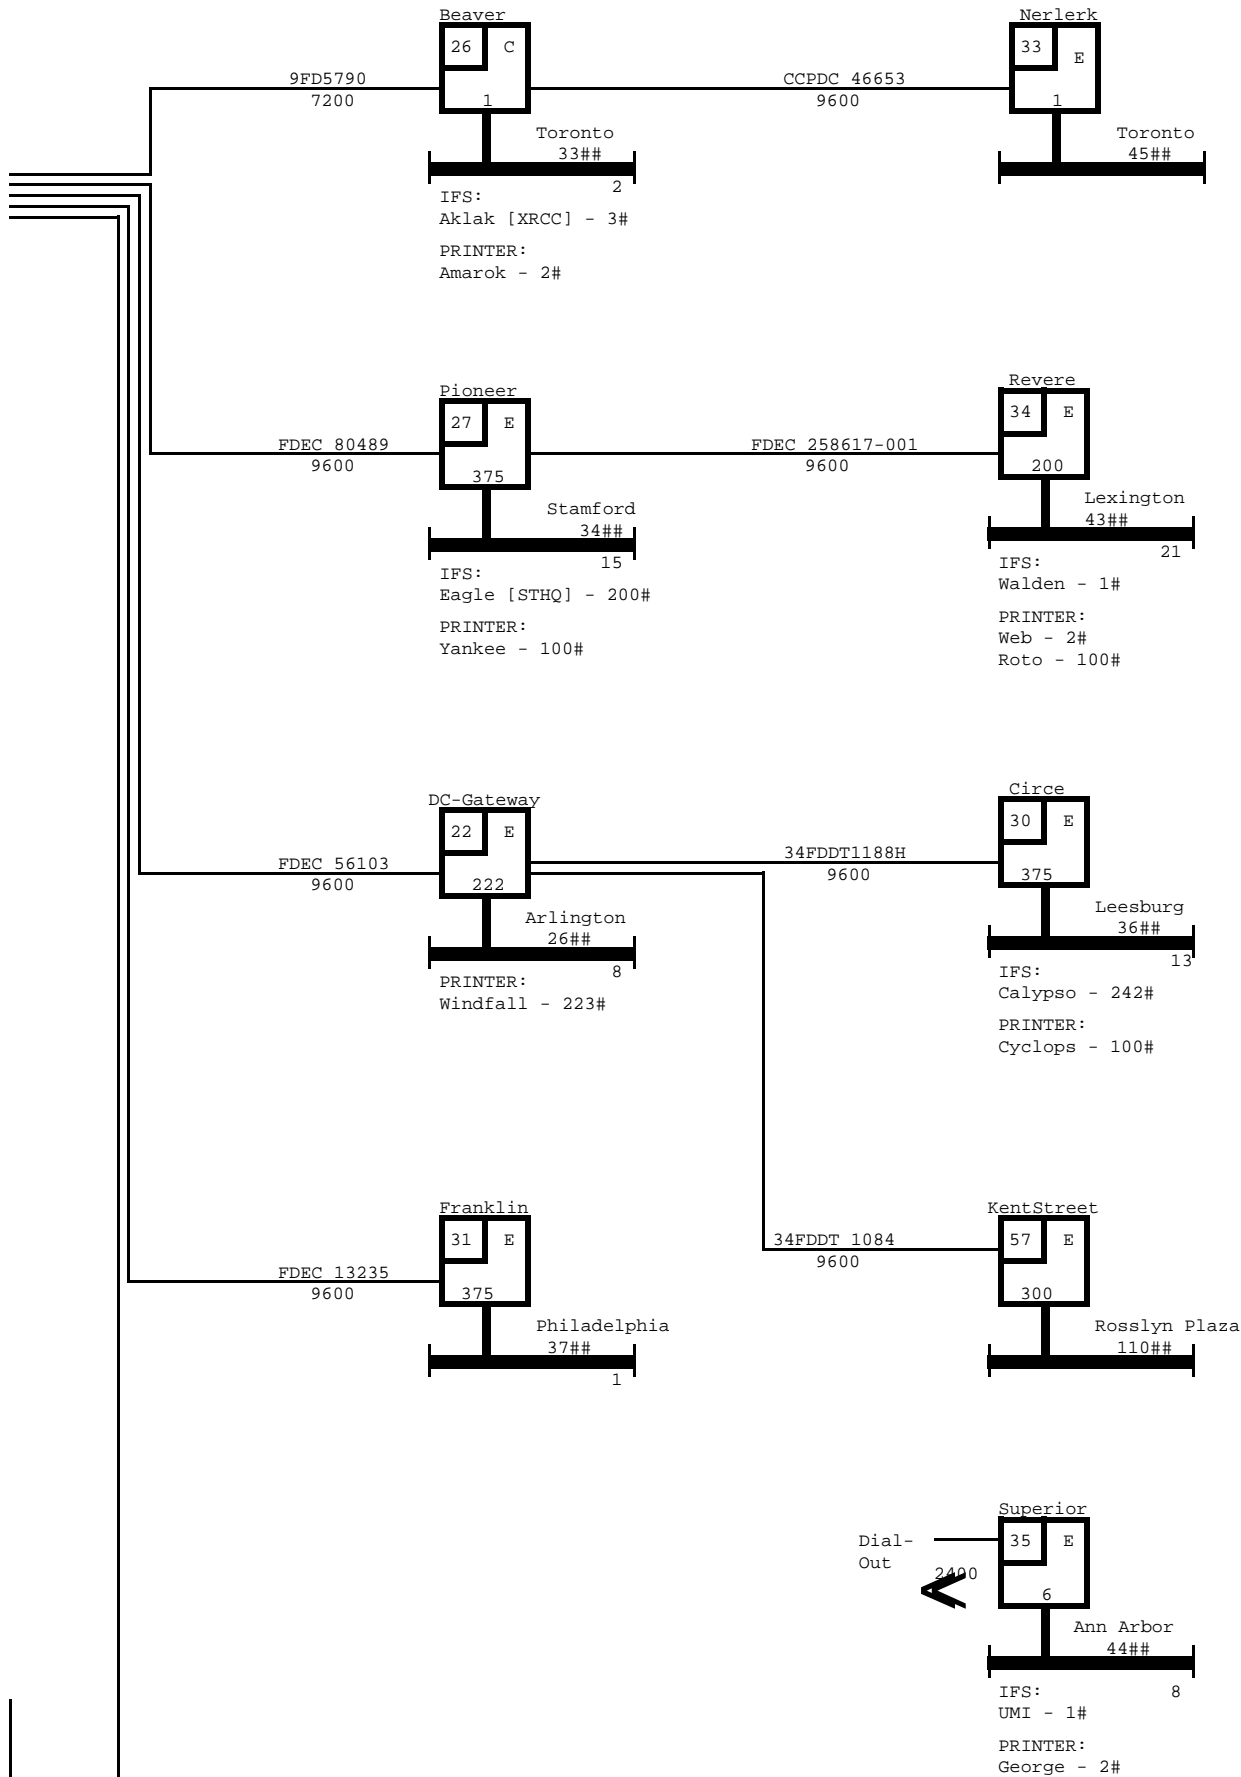

Xerox Research Internet Network Topology
For Xerox Internal Use Only
East Coast
 November 16, 1982

Xerox Research Internet Network Topology
 For Xerox Internal Use Only
 West Coast (South)
 December 2, 1982