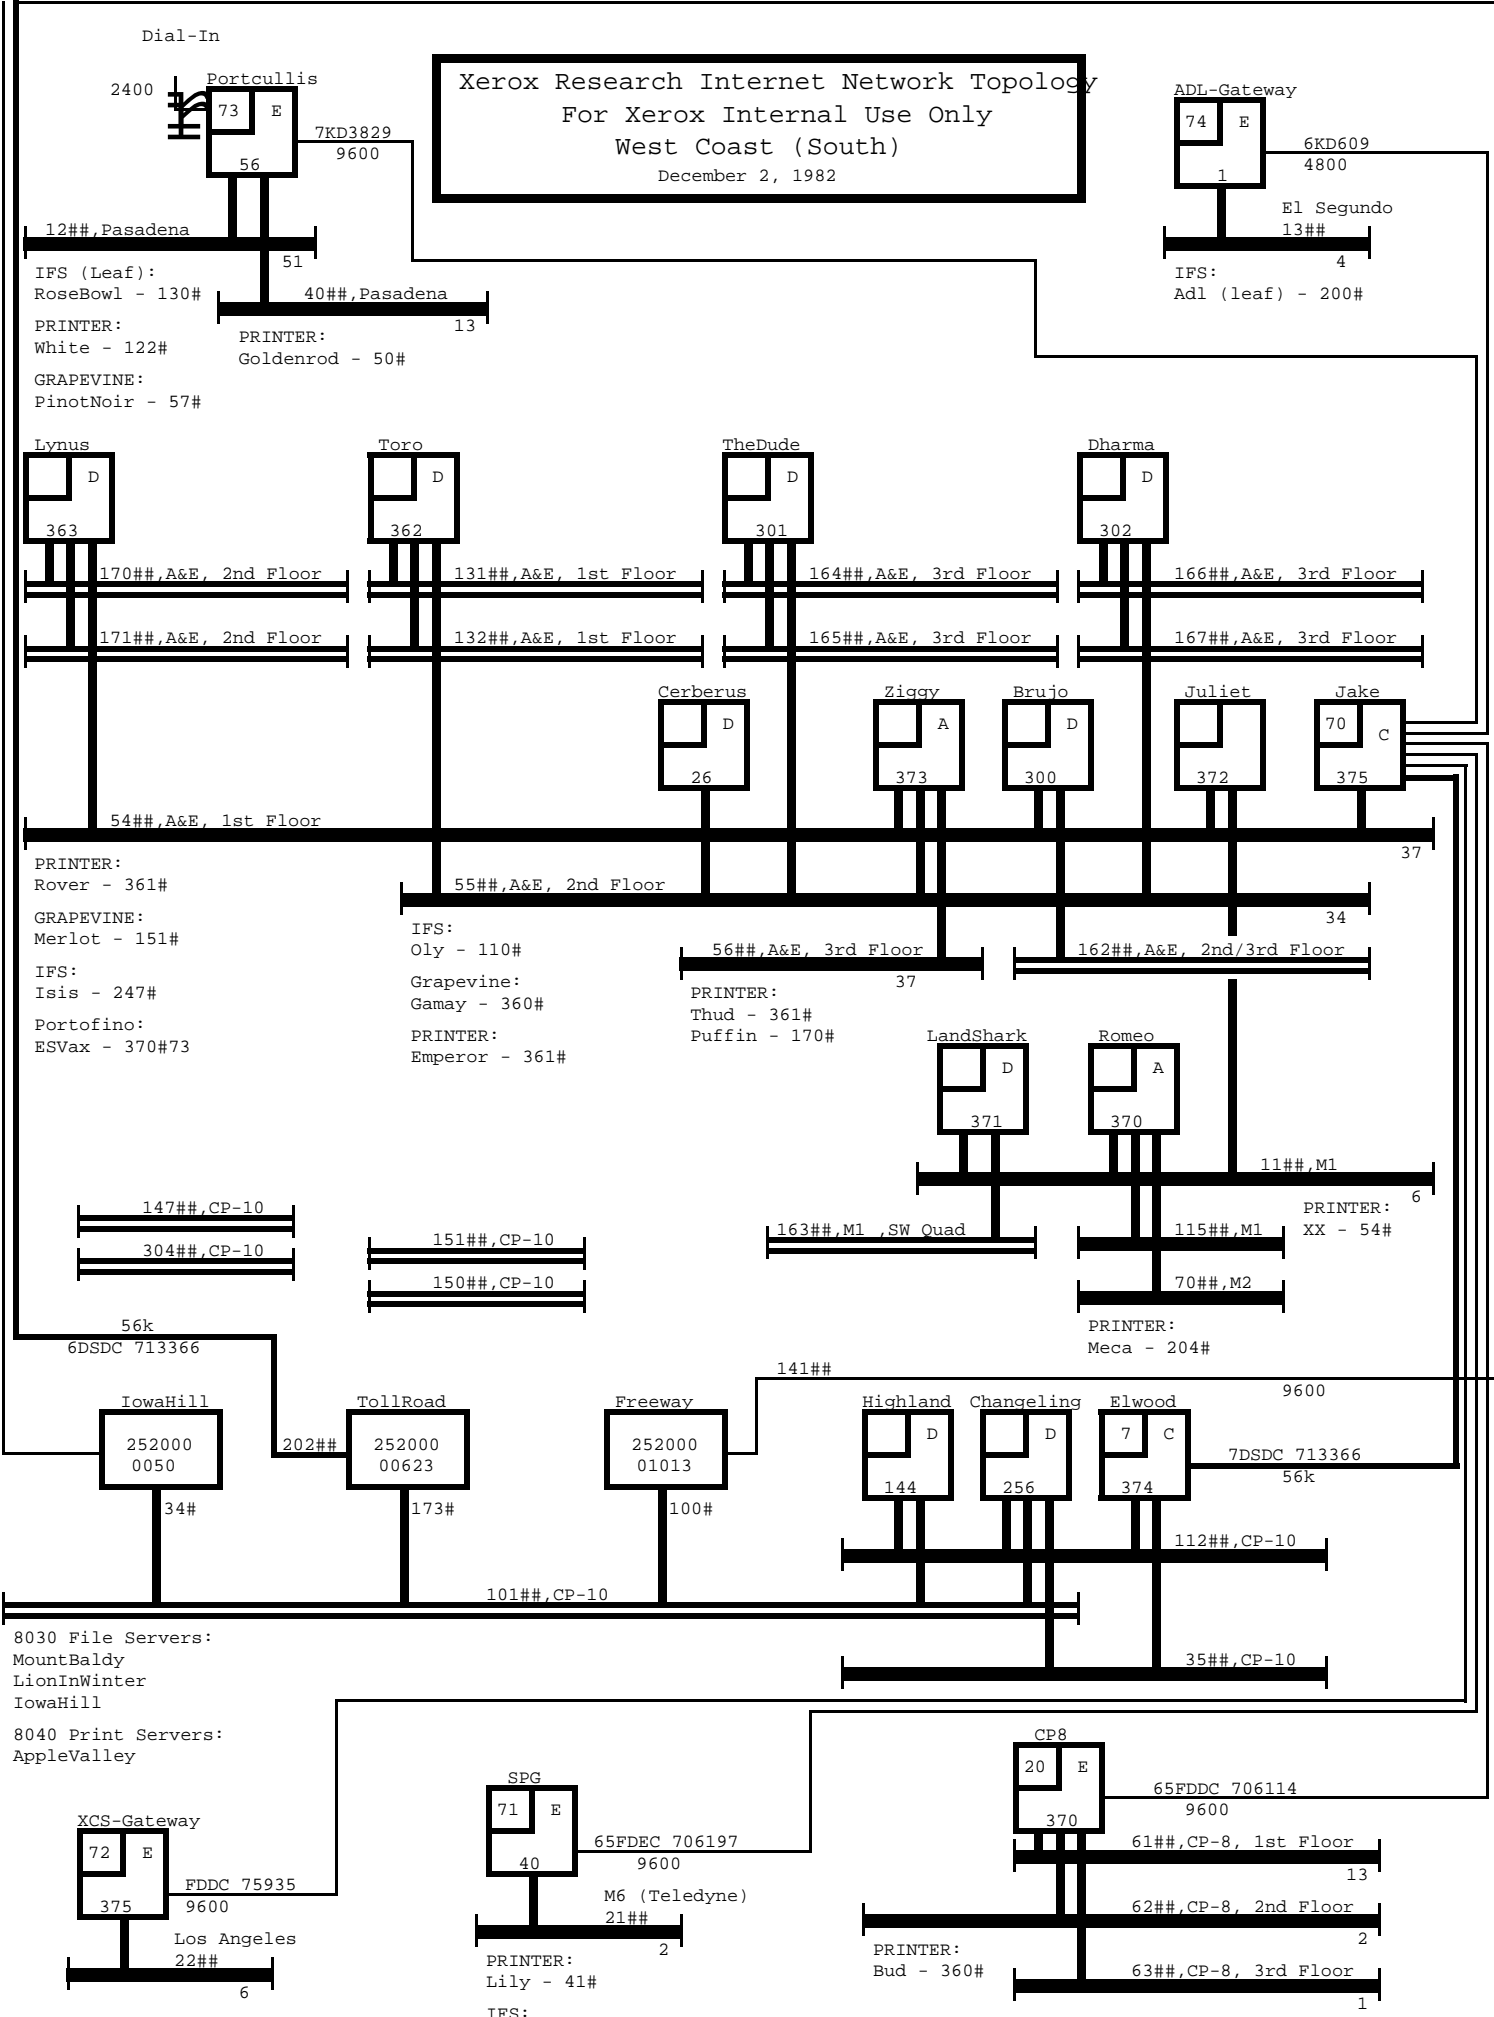

Xerox Research Internet Network Topology
For Xerox Internal Use Only
East Coast
 November 16, 1982

Xerox Research Internet Network Topology
 For Xerox Internal Use Only
 West Coast (South)
 December 2, 1982

Xerox Research Internet Network Topology
For Xerox Internal Use Only
Japan
December 7, 1982

Xerox Research Internet Network Topology
For Xerox Internal Use Only
Europe
 November 12, 1982

Xerox Research Internet Network Topology
 For Xerox Internal Use Only
 Monroe County
 November 30, 1982

Xerox Research Internet Network Topology
For Xerox Internal Use Only
South
 November 23, 1982