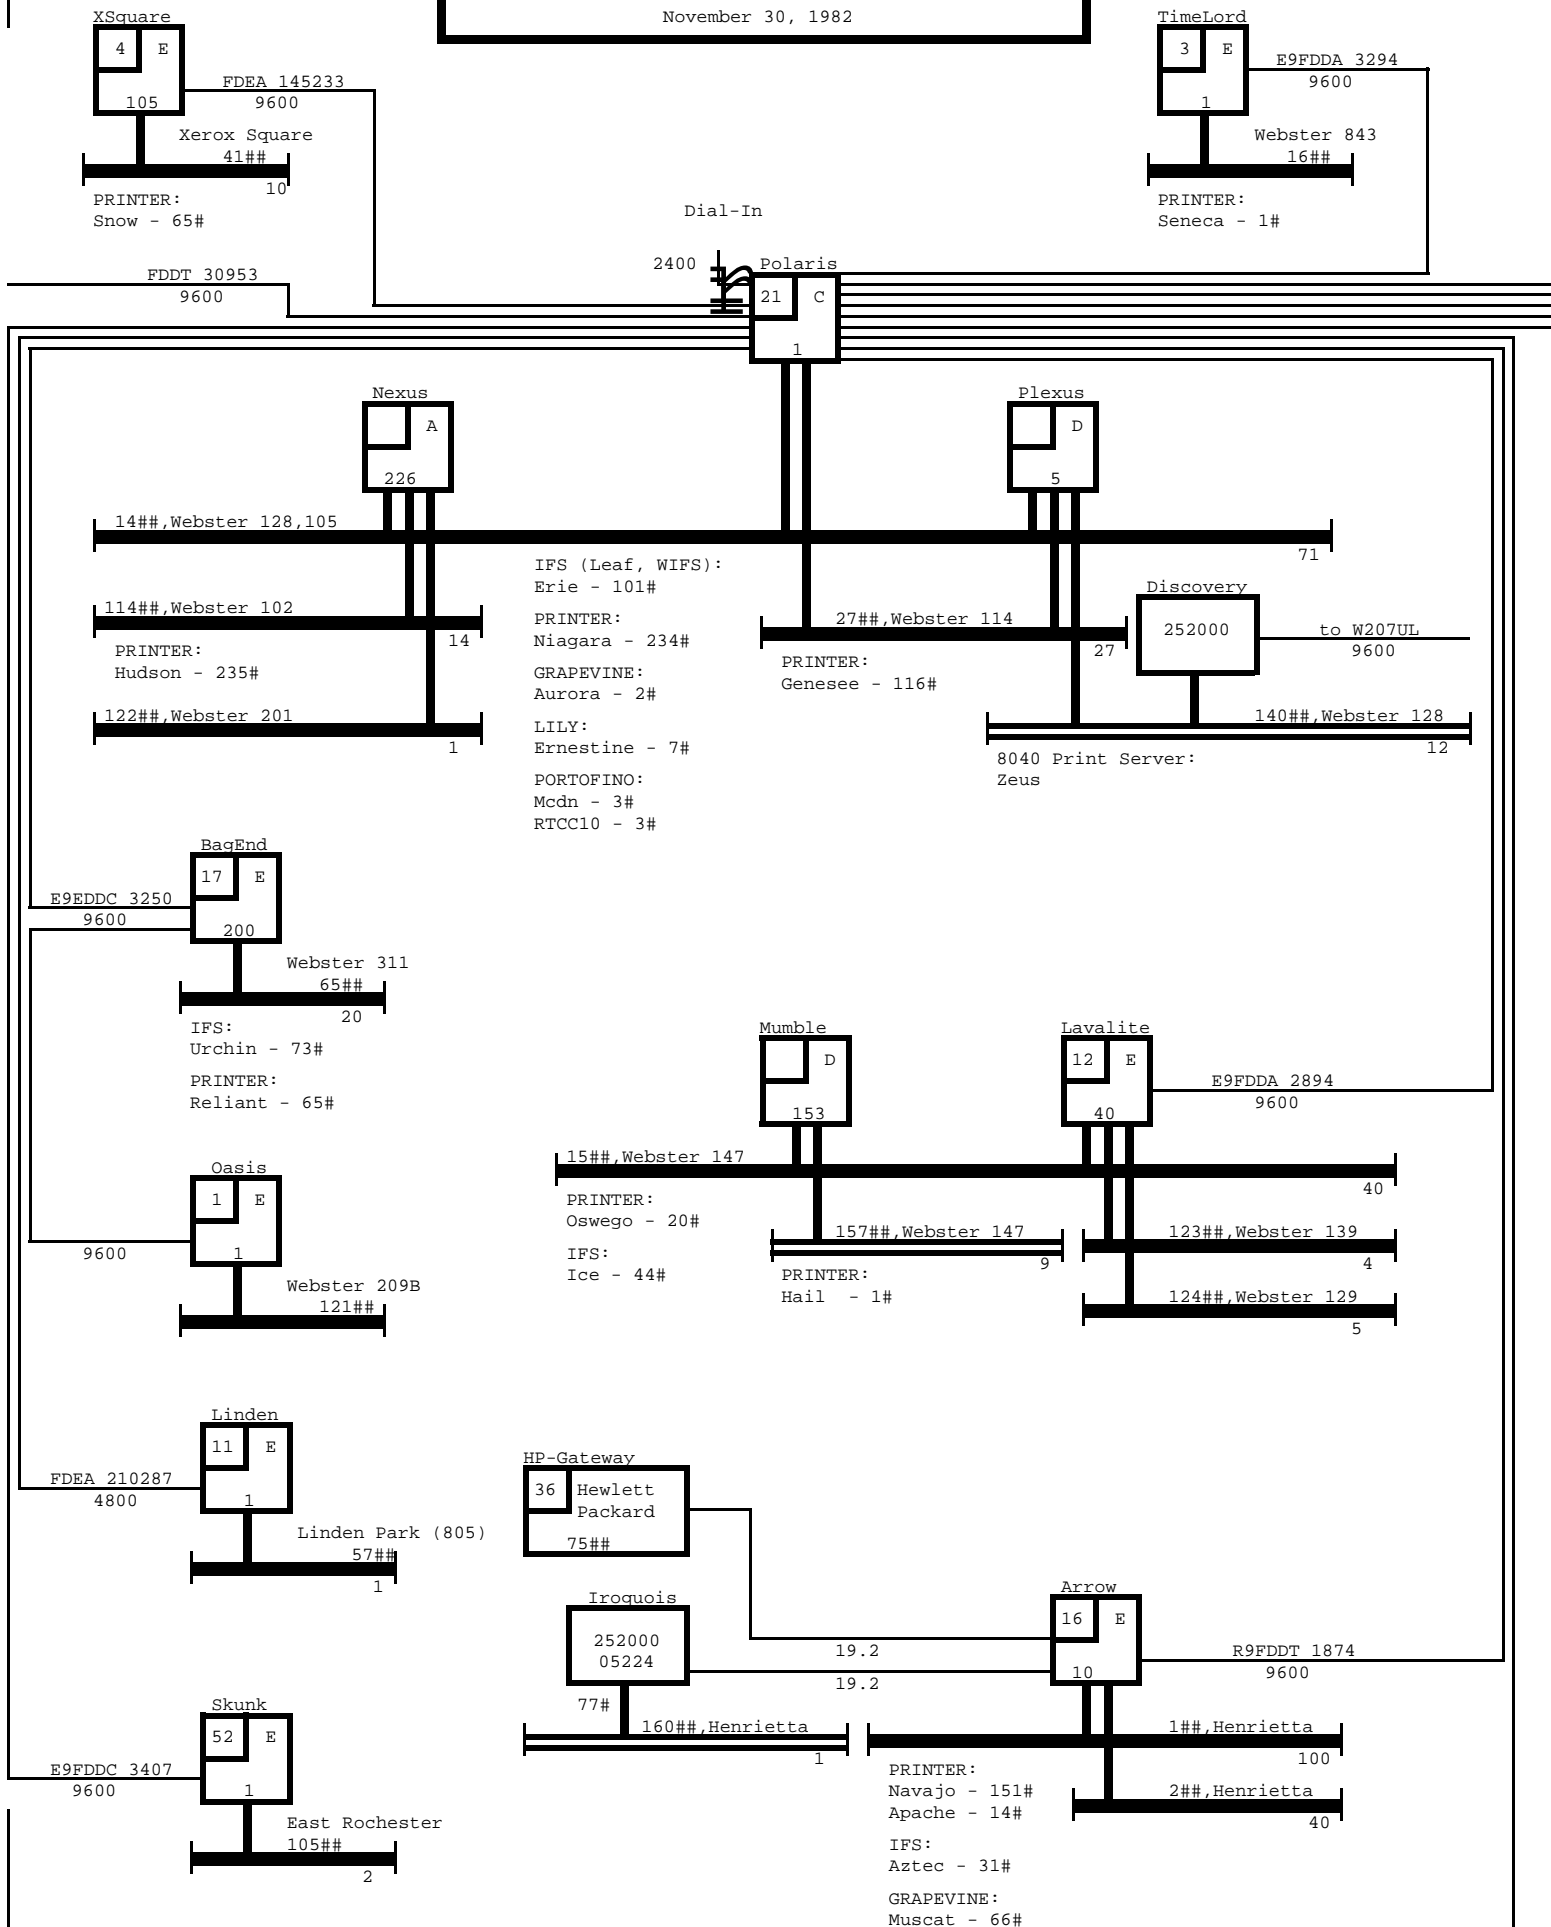

Xerox Research Internet Network Topology
For Xerox Internal Use Only
East Coast
 November 16, 1982

Xerox Research Internet Network Topology
 For Xerox Internal Use Only
 West Coast (South)
 December 2, 1982

Xerox Research Internet Network Topology
For Xerox Internal Use Only
South
 November 23, 1982