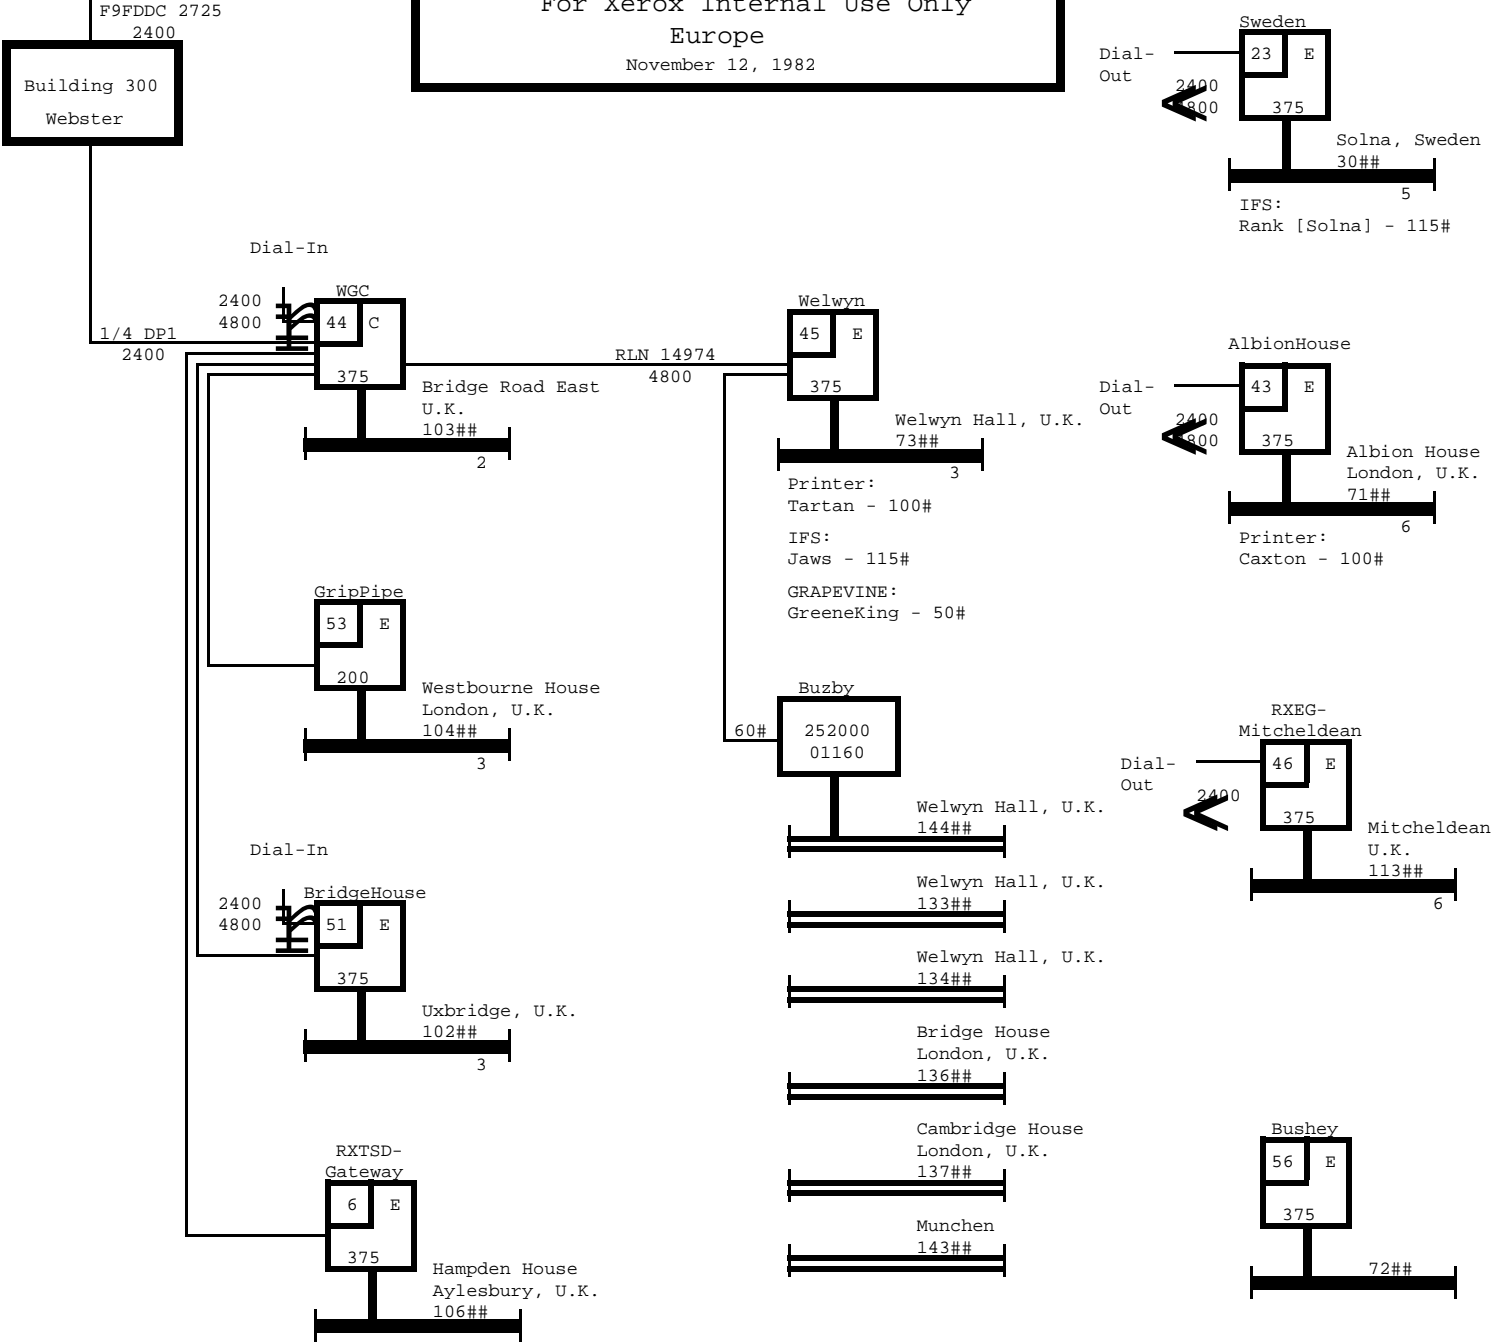

**Xerox Research Internet Network Topology**  
**For Xerox Internal Use Only**  
**East Coast**  
 November 16, 1982

**Xerox Research Internet Network Topology**  
**For Xerox Internal Use Only**  
**West Coast (North)**  
 November 23, 1982

**Xerox Research Internet Network Topology**  
 For Xerox Internal Use Only  
 West Coast (South)  
 December 2, 1982

Xerox Research Internet Network Topology  
For Xerox Internal Use Only  
Japan  
December 7, 1982

**Xerox Research Internet Network Topology**  
**For Xerox Internal Use Only**  
**Europe**  
 November 12, 1982

Xerox Research Internet Network Topology  
 For Xerox Internal Use Only  
 Monroe County  
 November 30, 1982