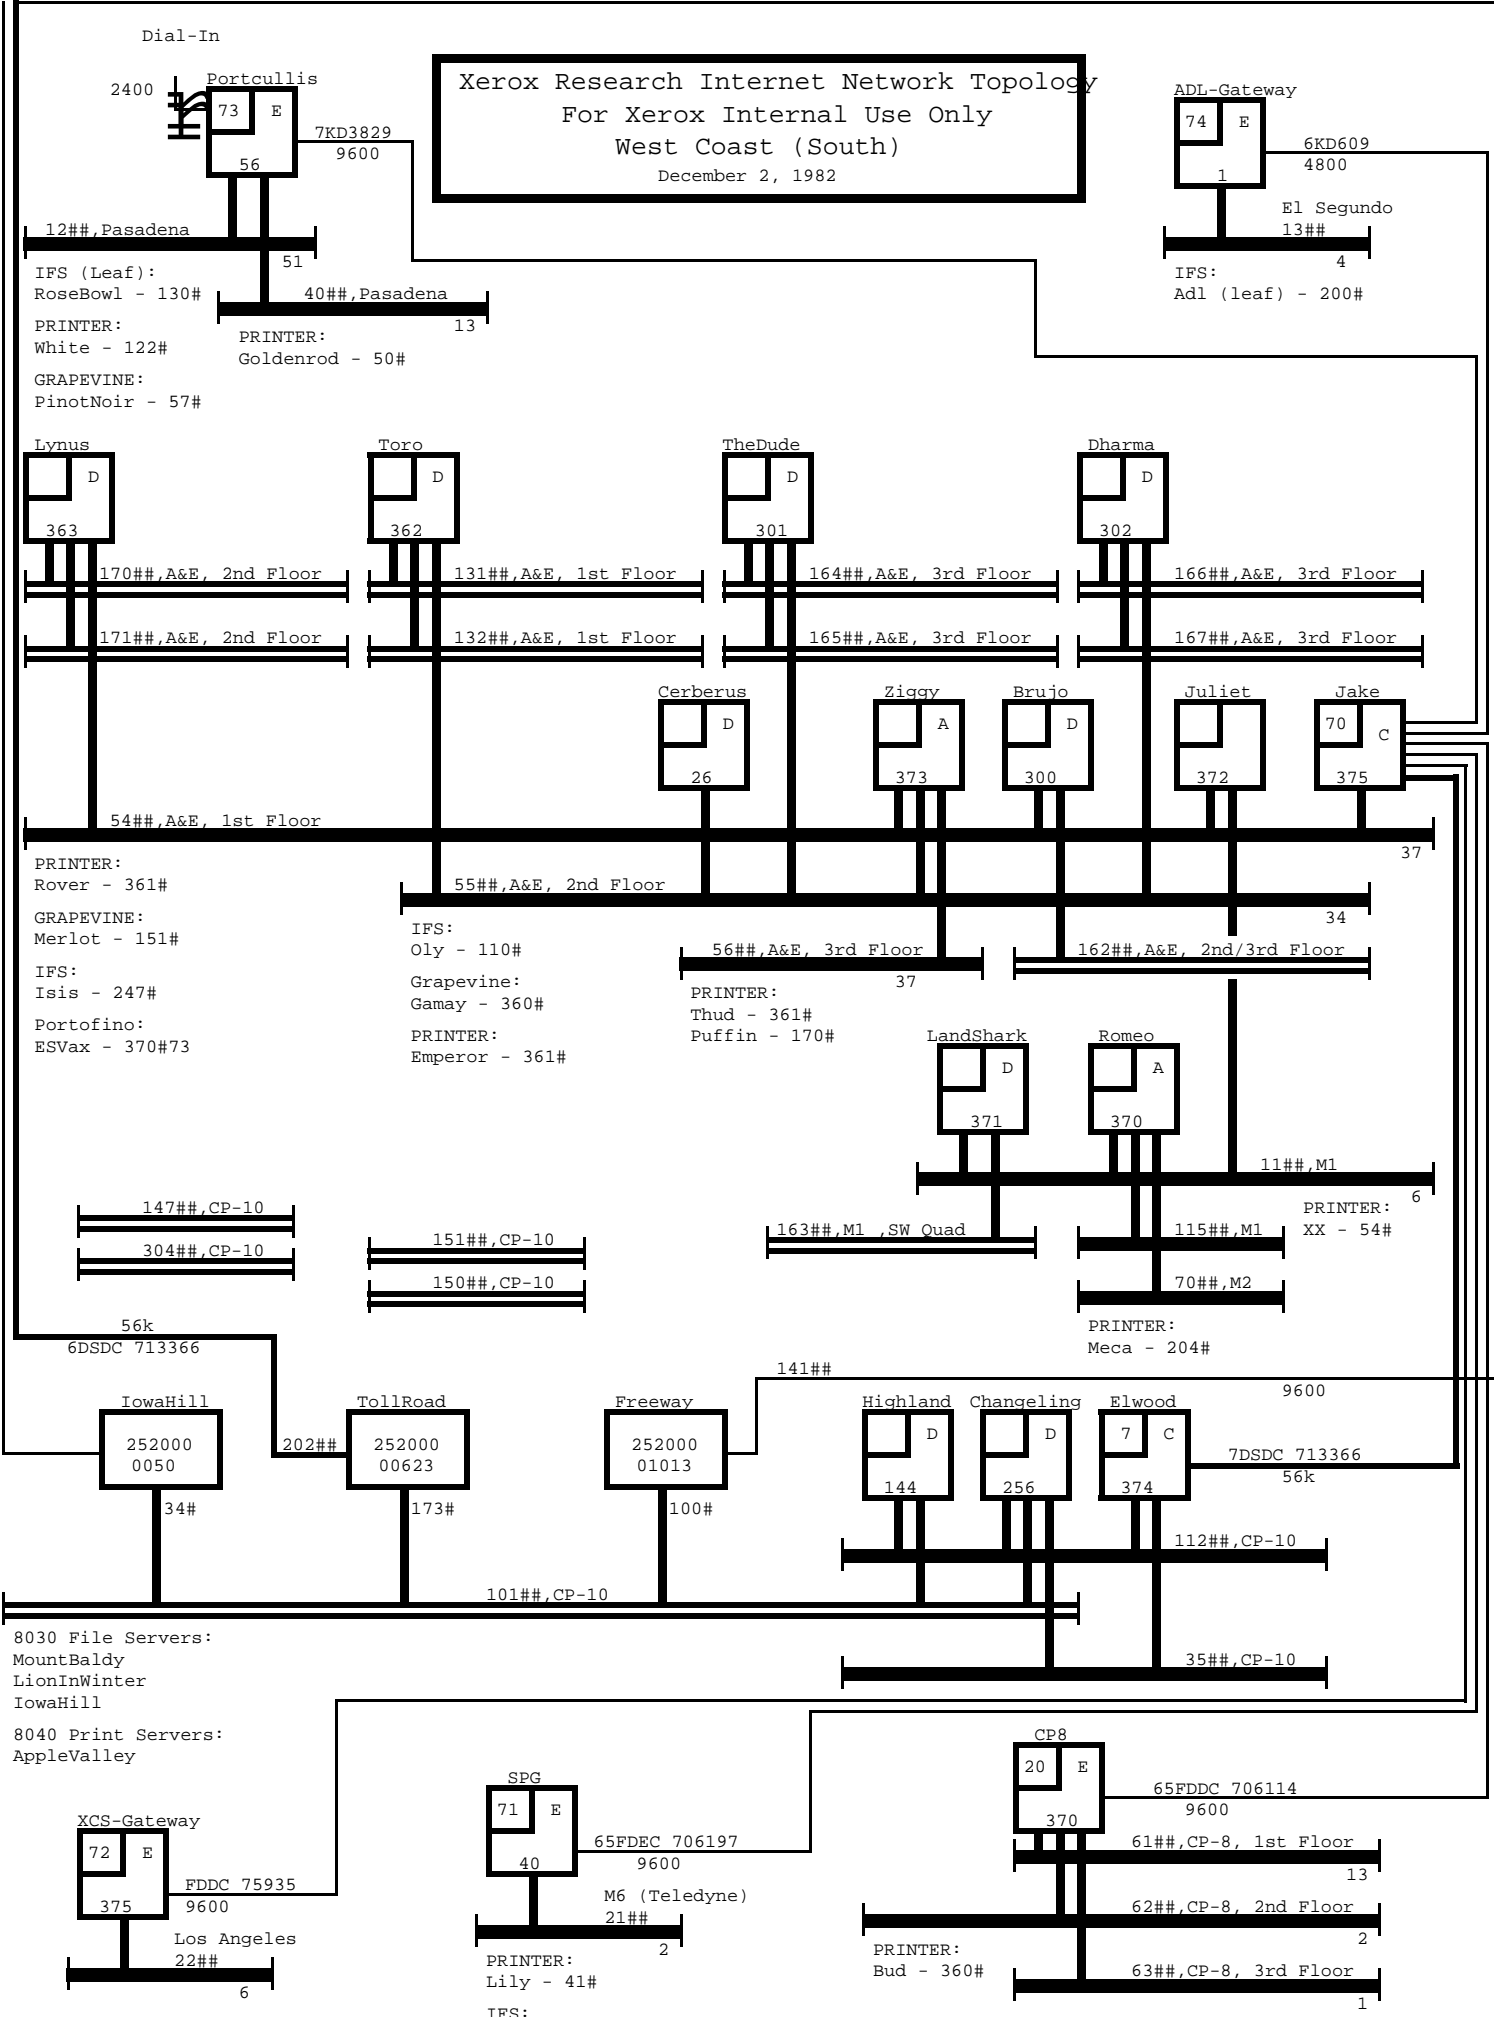

**Xerox Research Internet Network Topology**  
**For Xerox Internal Use Only**  
**East Coast**  
 November 16, 1982

**Xerox Research Internet Network Topology**  
**For Xerox Internal Use Only**  
**West Coast (North)**  
 November 23, 1982

**Xerox Research Internet Network Topology**  
 For Xerox Internal Use Only  
 West Coast (South)  
 December 2, 1982

Xerox Research Internet Network Topology  
For Xerox Internal Use Only  
Japan  
December 7, 1982