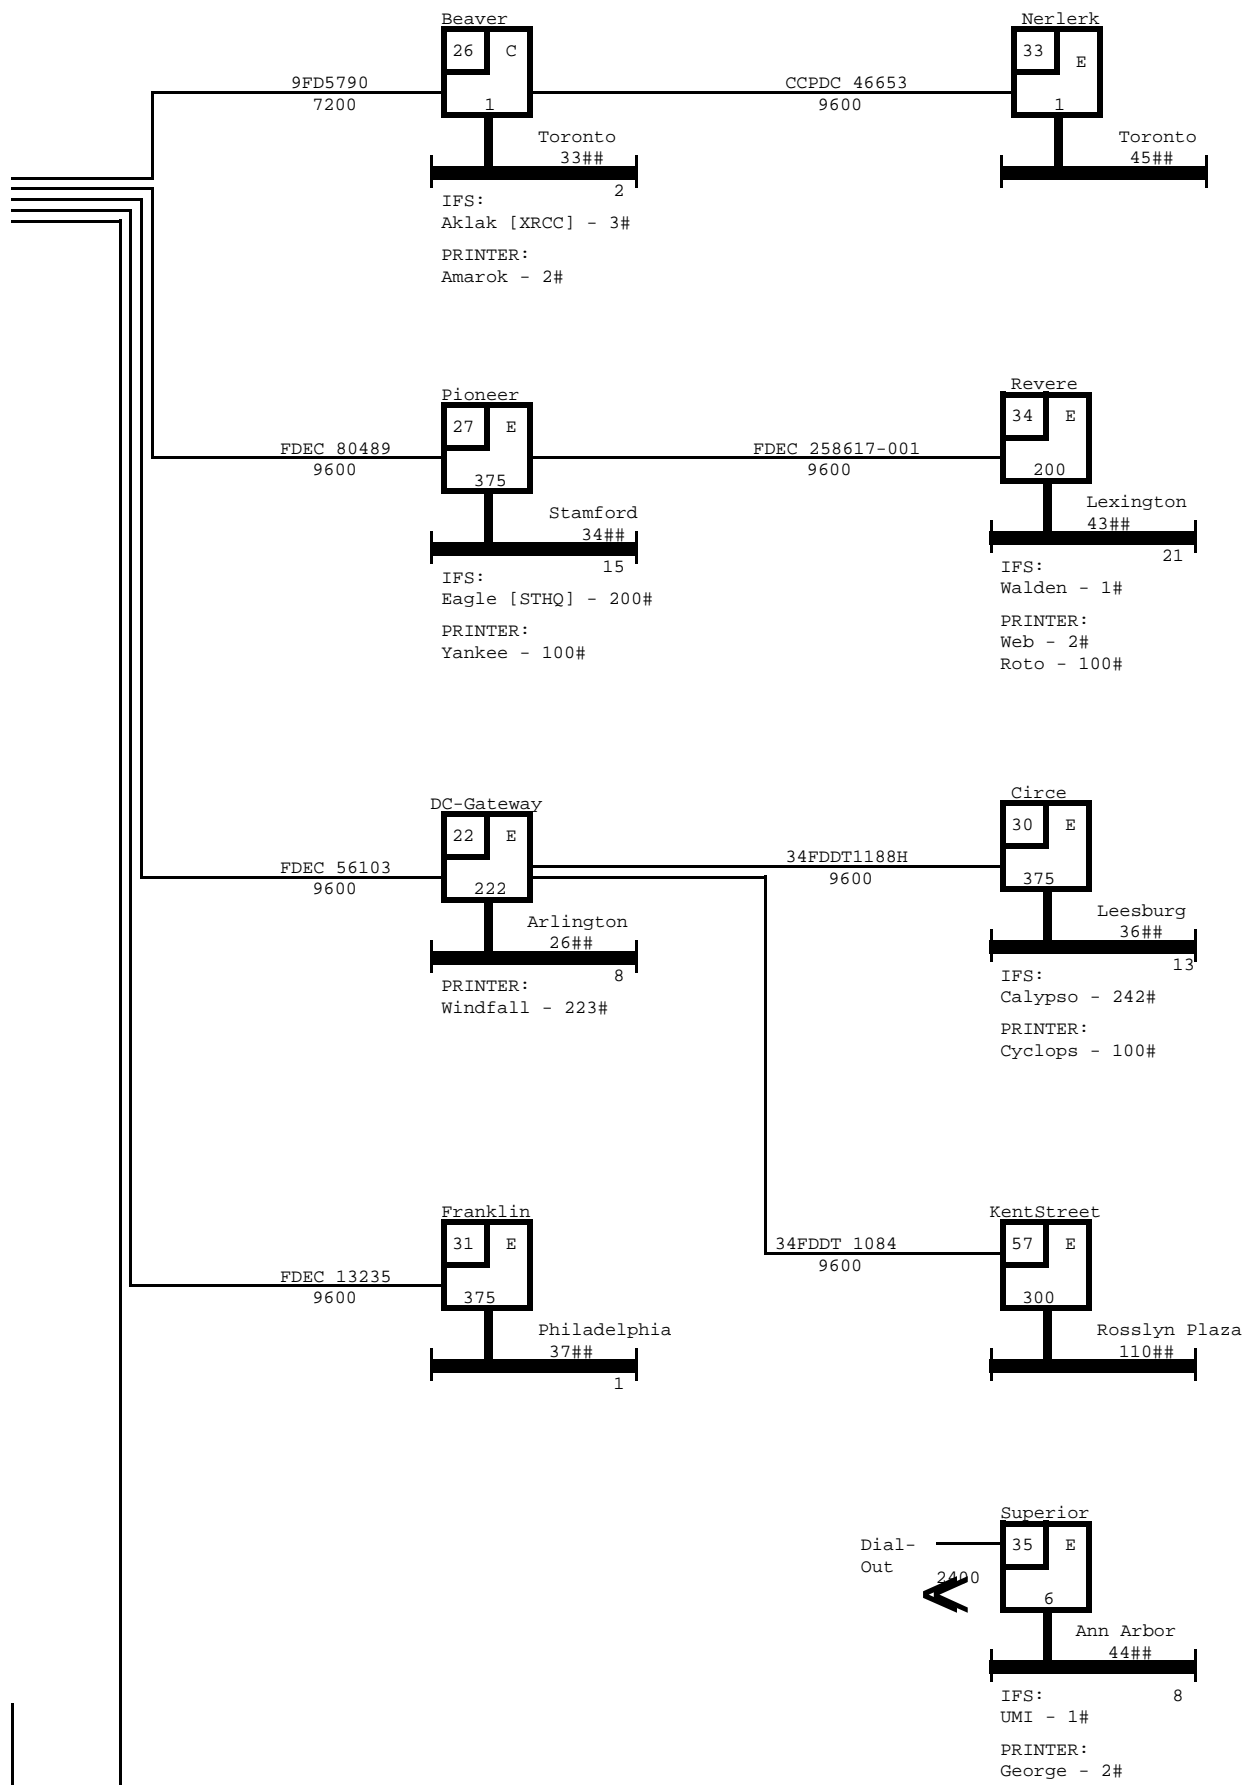

**Xerox Research Internet Network Topology**  
**For Xerox Internal Use Only**  
**East Coast**  
 November 16, 1982

**Xerox Research Internet Network Topology**  
**For Xerox Internal Use Only**  
**West Coast (North)**  
 November 23, 1982

**Xerox Research Internet Network Topology**  
 For Xerox Internal Use Only  
 West Coast (South)  
 December 2, 1982

Xerox Research Internet Network Topology  
For Xerox Internal Use Only  
Japan  
December 7, 1982