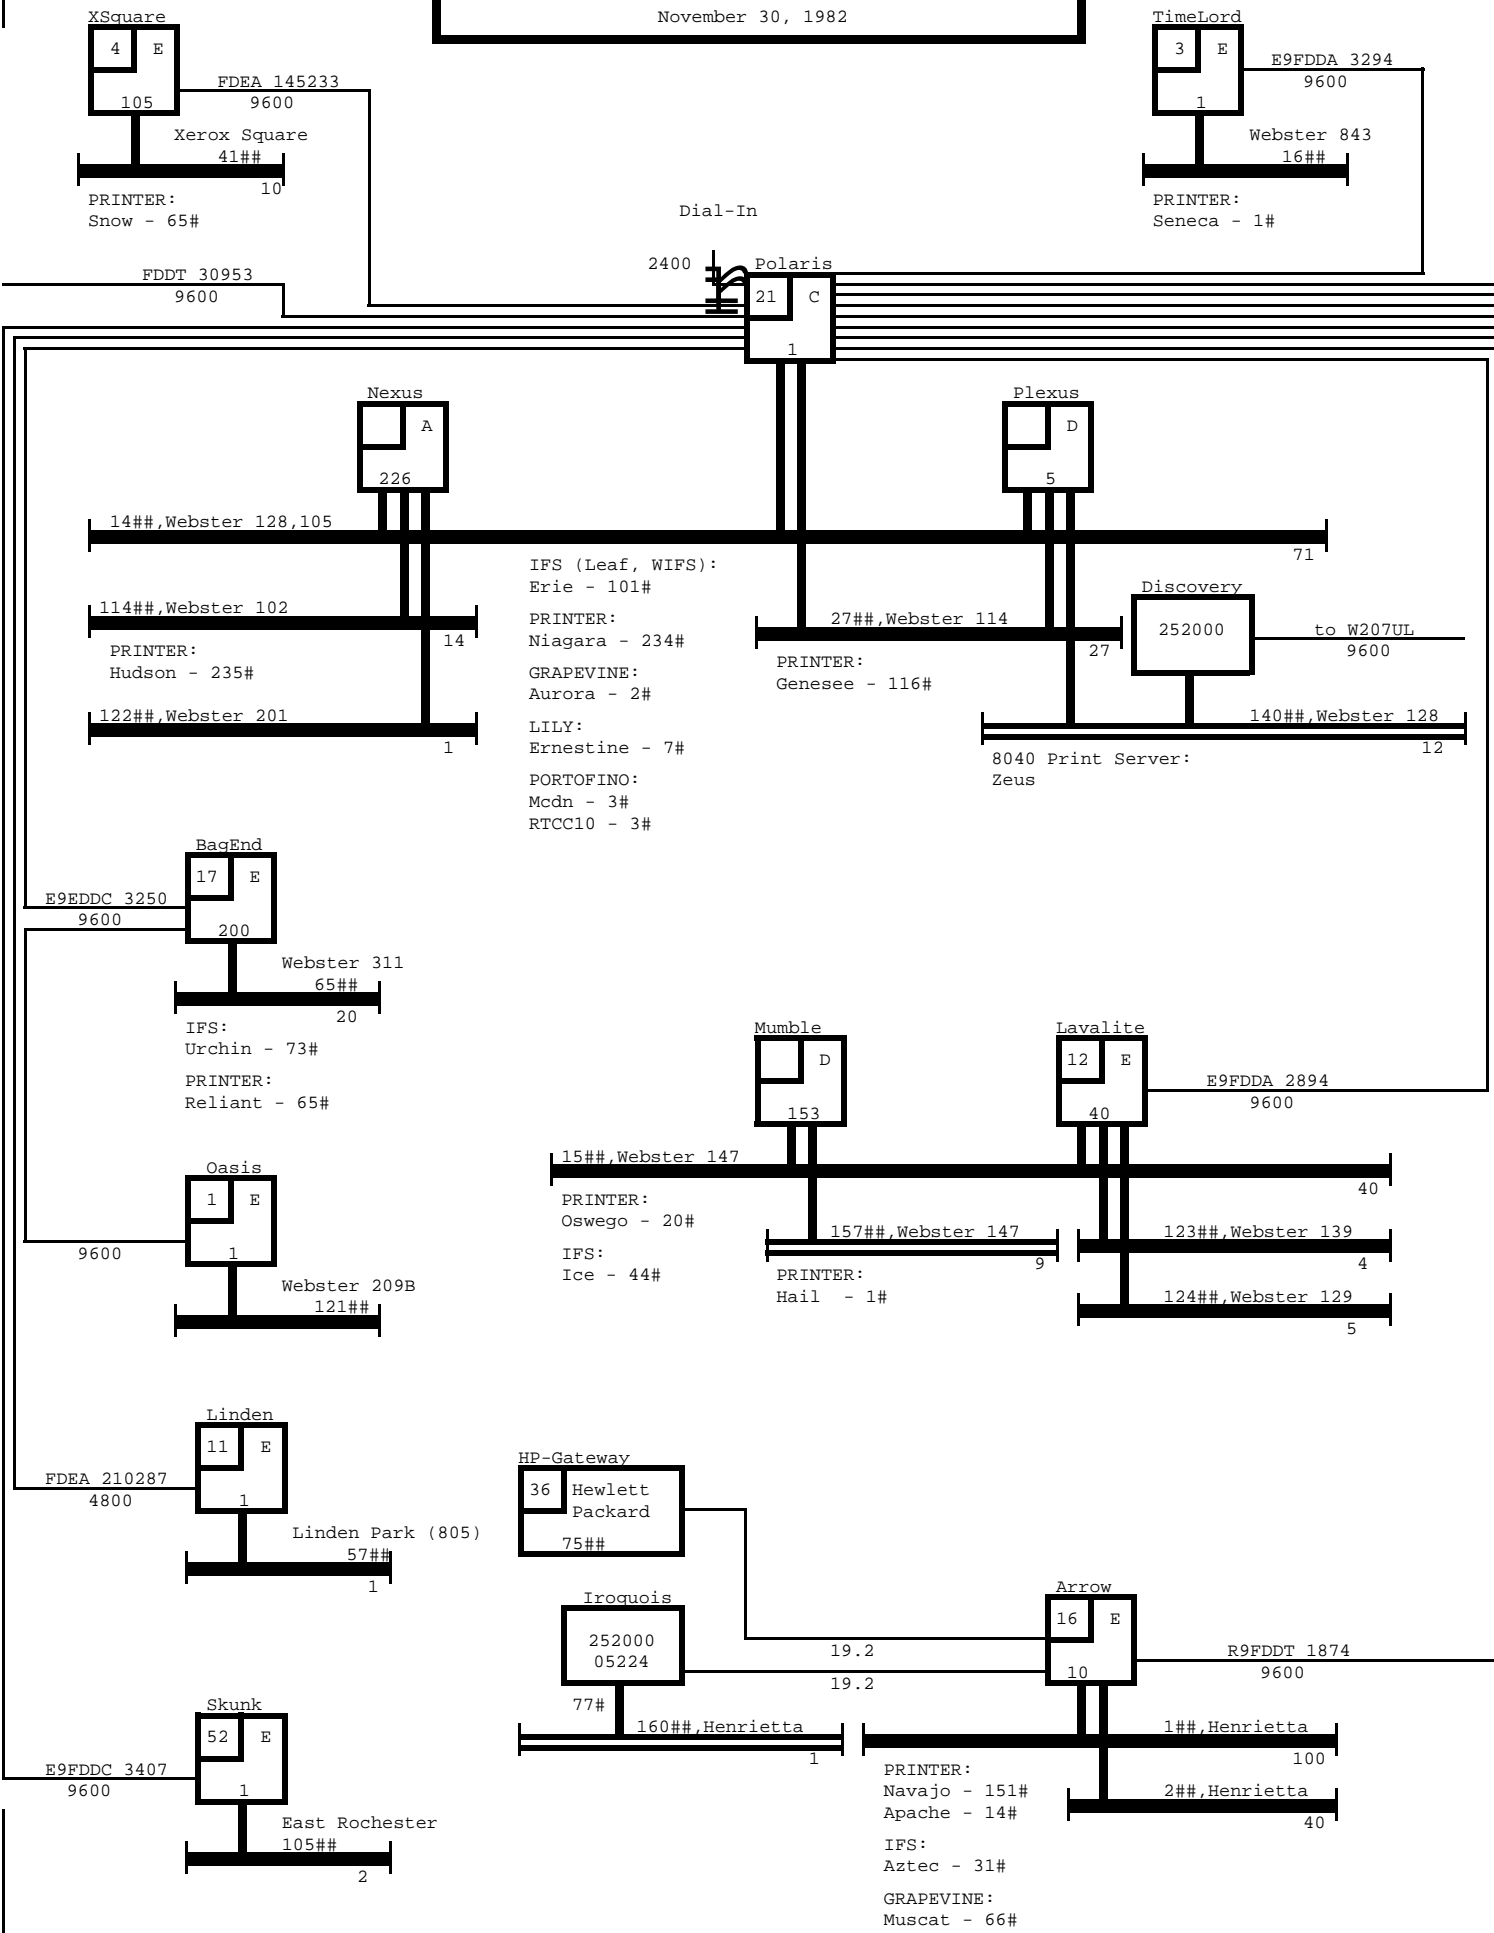

**Xerox Research Internet Network Topology**  
 For Xerox Internal Use Only  
 West Coast (South)  
 December 2, 1982

Xerox Research Internet Network Topology  
For Xerox Internal Use Only  
Japan  
December 7, 1982

**Xerox Research Internet Network Topology**  
**For Xerox Internal Use Only**  
**Europe**  
 November 12, 1982

Xerox Research Internet Network Topology  
 For Xerox Internal Use Only  
 Monroe County  
 November 30, 1982

**Xerox Research Internet Network Topology**  
**For Xerox Internal Use Only**  
**South**  
 November 23, 1982