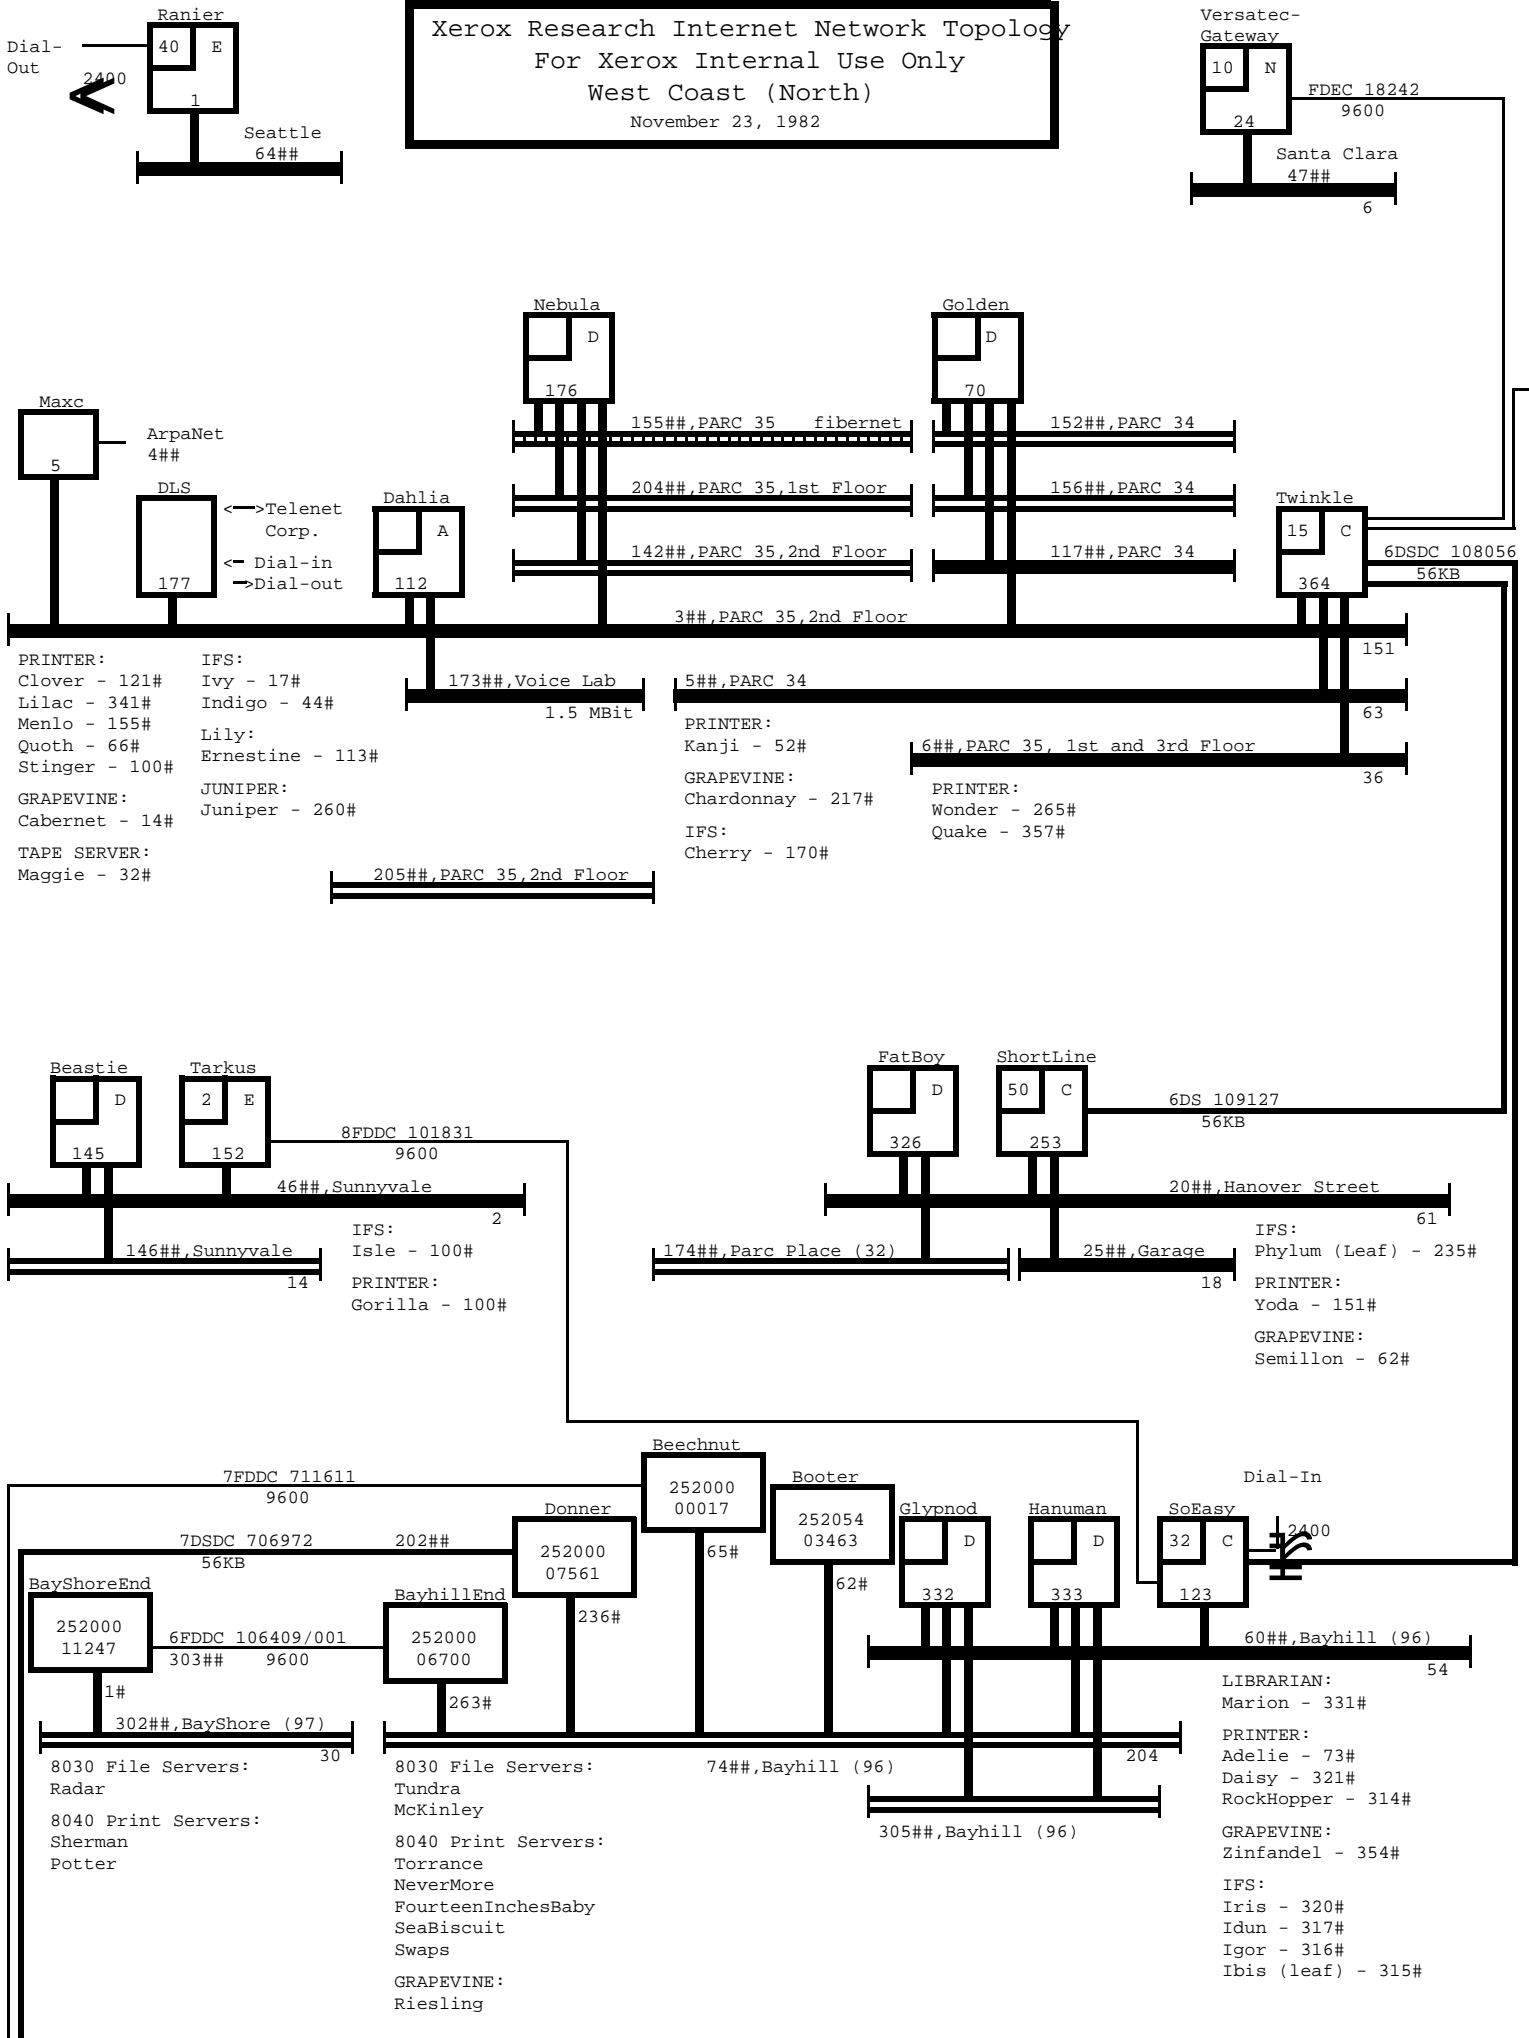

**Xerox Research Internet Network Topology**  
**For Xerox Internal Use Only**  
**East Coast**  
 November 16, 1982

**Xerox Research Internet Network Topology**  
**For Xerox Internal Use Only**  
**West Coast (North)**  
 November 23, 1982

**Xerox Research Internet Network Topology**  
 For Xerox Internal Use Only  
 West Coast (South)  
 December 2, 1982

Xerox Research Internet Network Topology  
For Xerox Internal Use Only  
Japan  
December 7, 1982