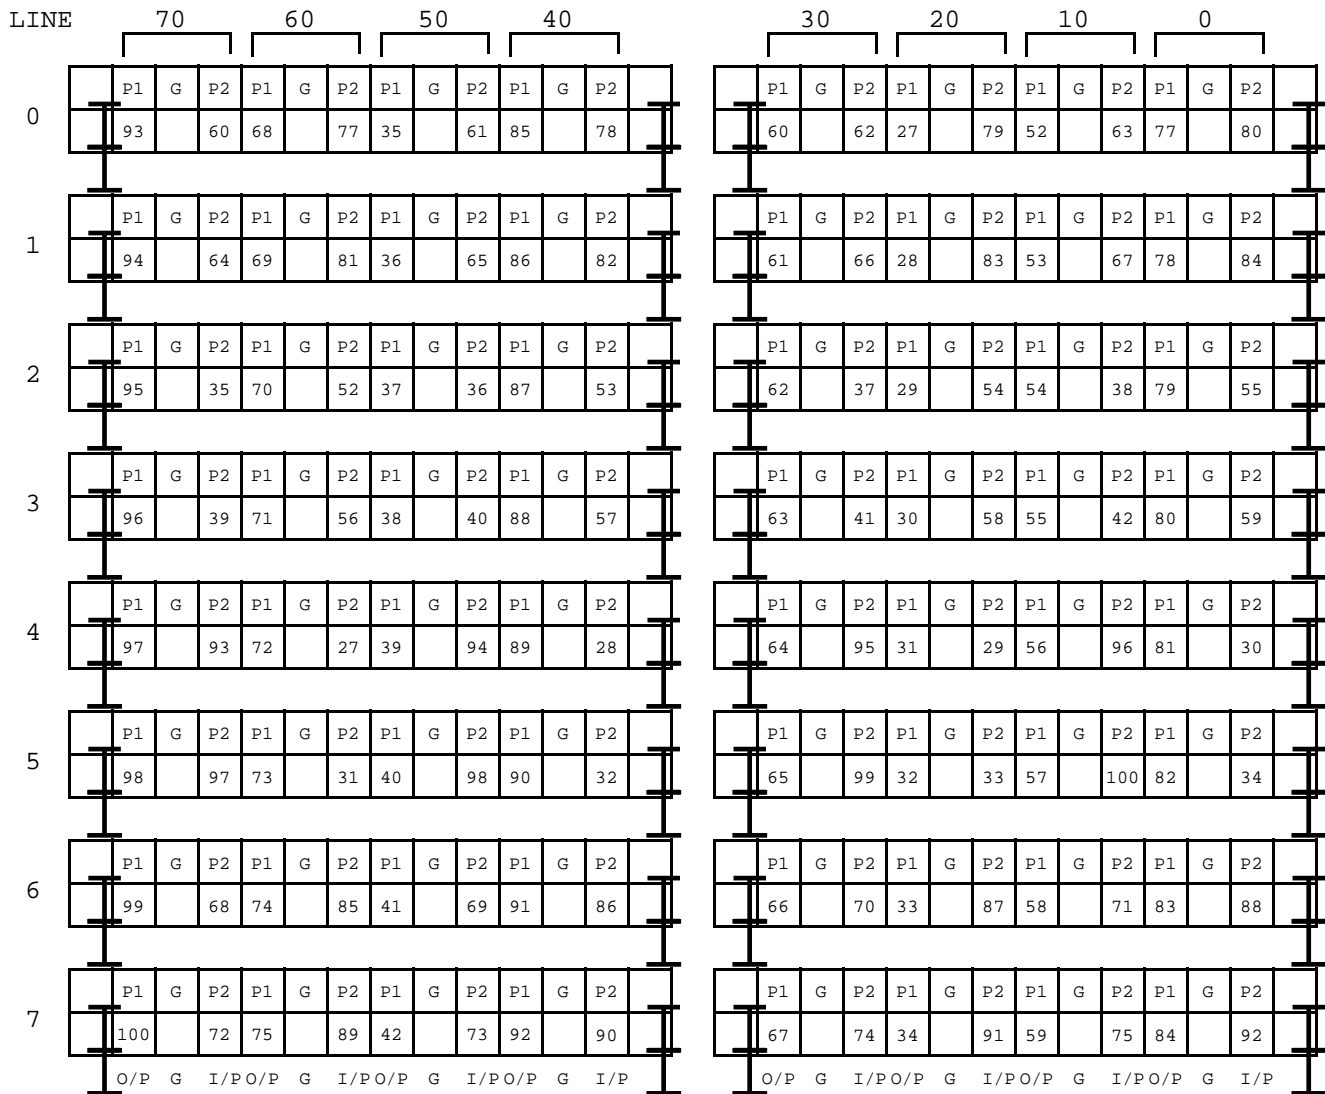

TERMINAL BLOCK CONNECTIONS

ALTO BACK COVER (Inside view)